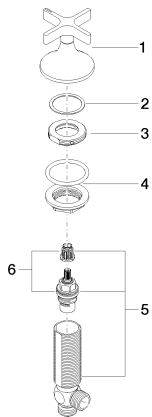

Bathtub - VAIA

Deck valve clockwise-closing cold - polished chrome

Article number: 20 000 809-00

All dimensions in mm / inch = mm x 0,0394

Flow rate chart

Bathtub - VAIA

Deck valve clockwise-closing cold - polished chrome

Article number: 20 000 809-00

Other surface finishes

platinum matte
20 000 809-06

platinum
20 000 809-08

Brushed Durabronz
20 000 809-28

Dark Platinum matte
20 000 809-99

More custom finish options are available via special production (xTra Service). Please see our finish matrix for availability and pricing or contact a Dornbracht representative.

Spare parts list

Number	Item Number	Designation	Number of units
1	90 20 80 010 00-00	handle (cold)	1
2	09 28 10 003 90	ring	1
3	09 24 01 028 90	ring	1
4	04 23 10 032 46 90	fixing set	1
5	04 17 11 055 31 90	side panel	1
6	90 90 03 131 00 90	top	1