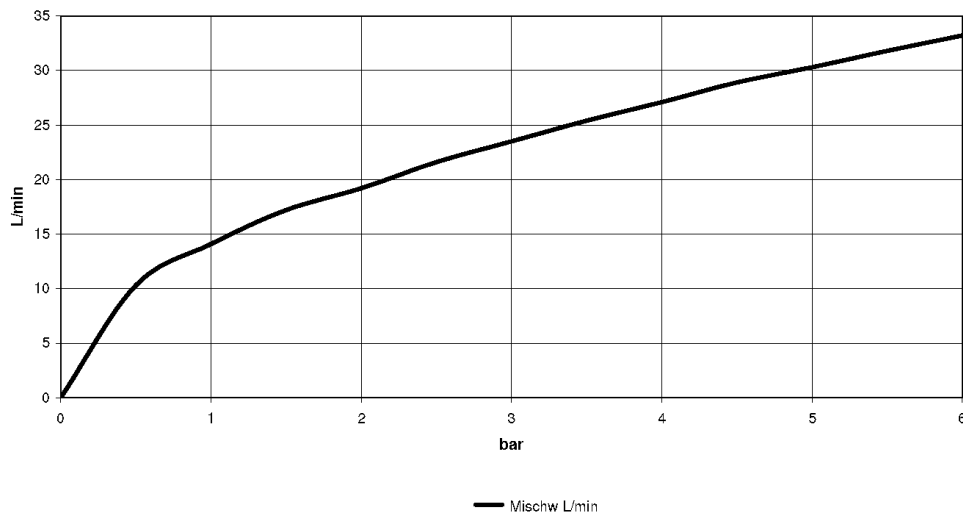

Bathtub - VAIA

Deck valve clockwise-closing cold - polished chrome

Article number: 20 000 809-00

All dimensions in mm / inch = mm x 0,0394

Flow rate chart

Bathtub - VAIA

Deck valve clockwise-closing cold - polished chrome